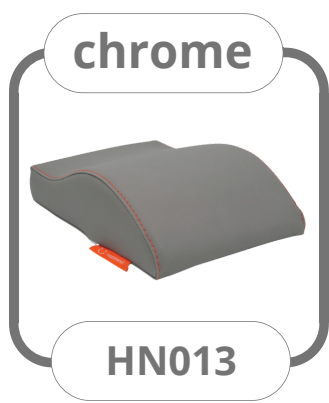

Headrest *regular*

Headrest *kids*

Lumbar | kneesupport

Child Booster Seat

antracite

HN044

Child Booster Seat *mini*

green