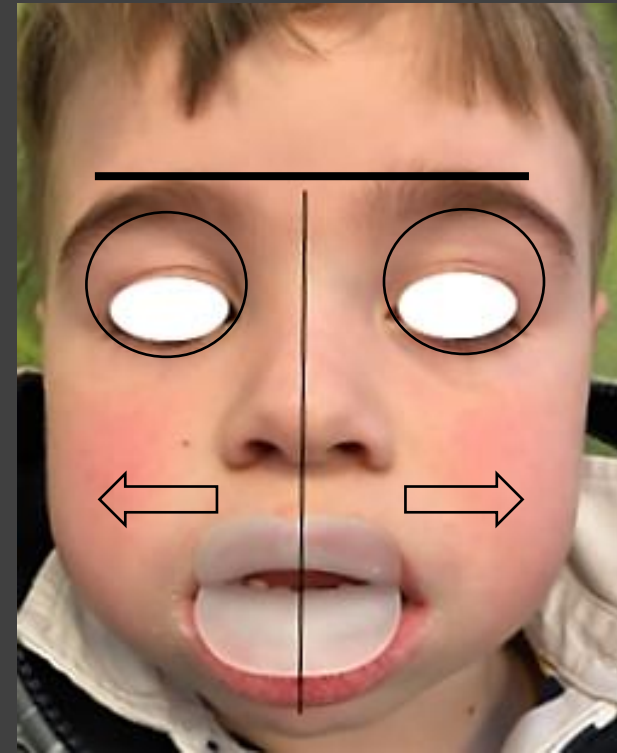

DR. PIETRO MANZINI
ORTHODONTIC SPECIALIST

DR. PIETRO MANZINI
ORTHODONTIC SPECIALIST

12 MONTHS LATER

DR. PIETRO MANZINI
ORTHODONTIC SPECIALIST

START USING FROGGY MOUTH

5 MONTHS LATER

12 MONTHS LATER

DR. PIETRO MANZINI
ORTHODONTIC SPECIALIST

START USING FROGGY MOUTH

CRANIO-FACIAL ASYMMETRY

5 MONTHS LATER

CRANIO-FACIAL SYMMETRY

DR. PIETRO MANZINI
ORTHODONTIC SPECIALIST

START USING FROGGY MOUTH

5 MONTHS LATER

12 MONTHS LATER