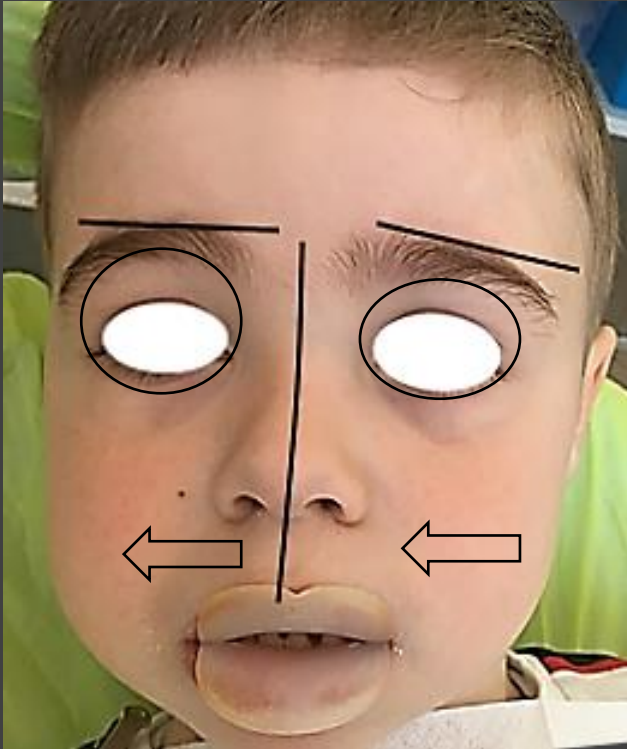

START USING FROGGY MOUTH

CRANIO-FACIAL ASYMMETRY

5 MONTHS LATER

CRANIO-FACIAL SYMMETRY

DR. PIETRO MANZINI
ORTHODONTIC SPECIALIST

START USING FROGGY MOUTH

5 MONTHS LATER

12 MONTHS LATER