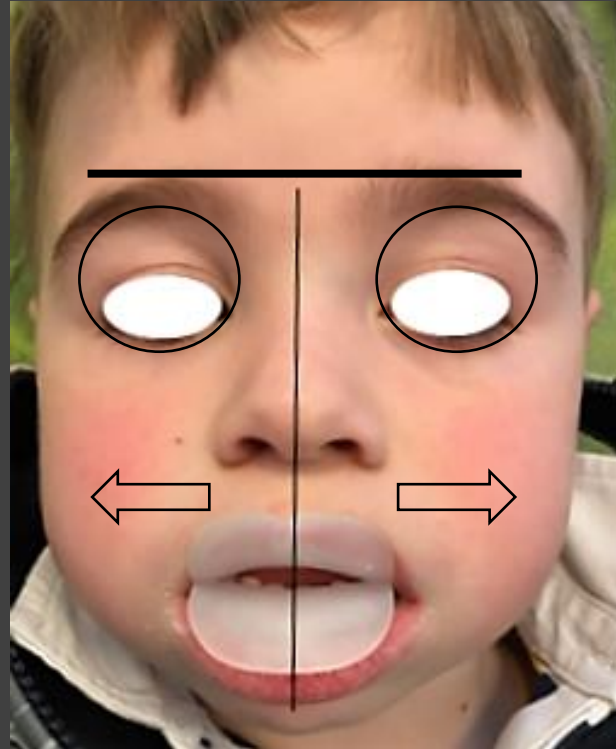

START USING FROGGY MOUTH

CRANIO-FACIAL ASYMMETRY

5 MONTHS LATER

CRANIO-FACIAL SYMMETRY

DR. PIETRO MANZINI
ORTHODONTIC SPECIALIST

START USING FROGGY MOUTH

5 MONTHS LATER

12 MONTHS LATER