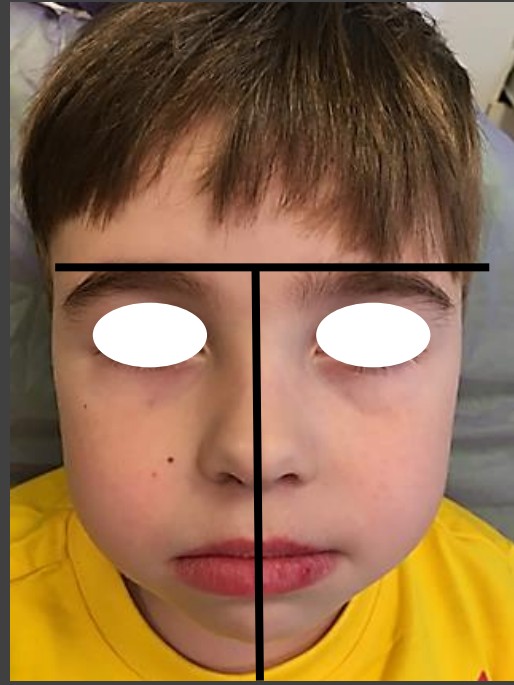

DR. PIETRO MANZINI
ORTHODONTIC SPECIALIST

DR. PIETRO MANZINI
ORTHODONTIC SPECIALIST

12 MONTHS LATER

DR. PIETRO MANZINI
ORTHODONTIC SPECIALIST

START USING FROGGY MOUTH

5 MONTHS LATER

12 MONTHS LATER

DR. PIETRO MANZINI
ORTHODONTIC SPECIALIST

START USING FROGGY MOUTH

CRANIO-FACIAL ASYMMETRY

5 MONTHS LATER

CRANIO-FACIAL SYMMETRY

DR. PIETRO MANZINI
ORTHODONTIC SPECIALIST

START USING FROGGY MOUTH

5 MONTHS LATER

12 MONTHS LATER