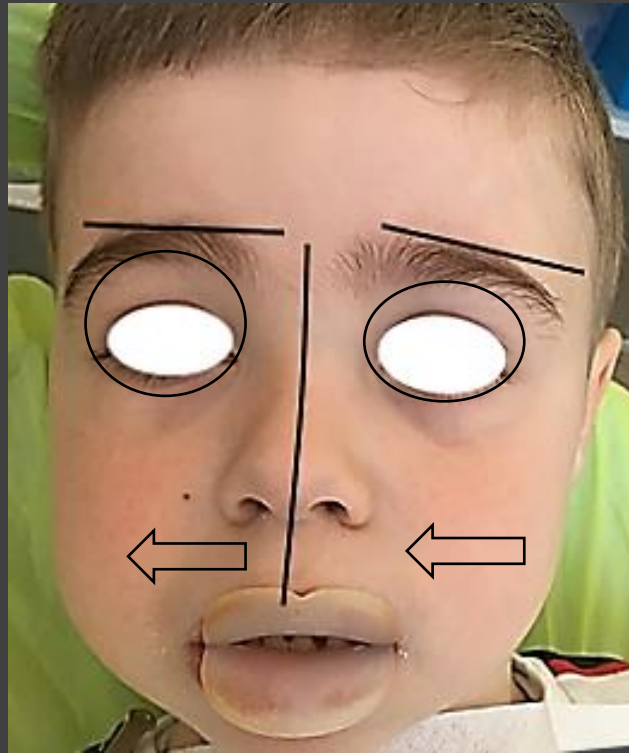

DR. PIETRO MANZINI
ORTHODONTIC SPECIALIST

DR. PIETRO MANZINI
ORTHODONTIC SPECIALIST

12 MONTHS LATER

DR. PIETRO MANZINI
ORTHODONTIC SPECIALIST

START USING FROGGY MOUTH

5 MONTHS LATER

12 MONTHS LATER

DR. PIETRO MANZINI
ORTHODONTIC SPECIALIST

START USING FROGGY MOUTH

CRANIO-FACIAL ASYMMETRY

5 MONTHS LATER

CRANIO-FACIAL SYMMETRY

DR. PIETRO MANZINI
ORTHODONTIC SPECIALIST

START USING FROGGY MOUTH

5 MONTHS LATER

12 MONTHS LATER