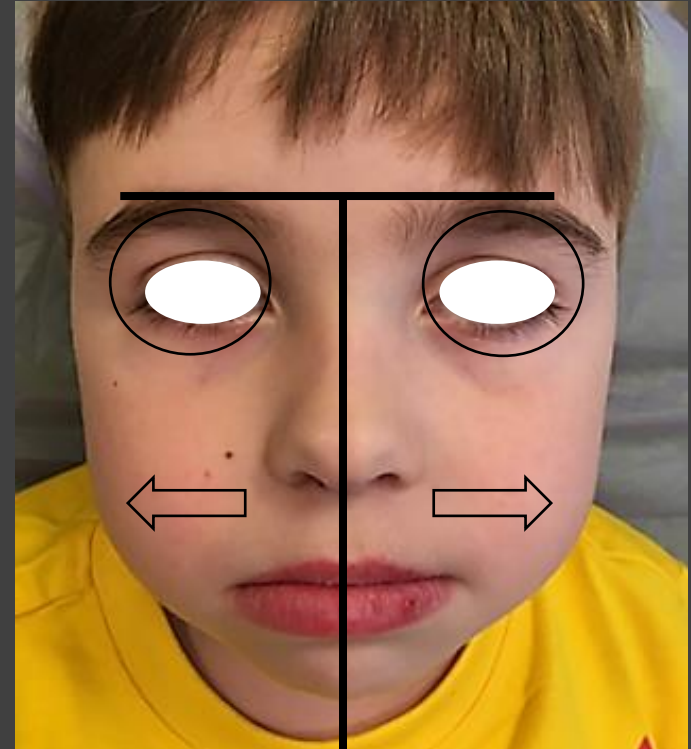

START USING FROGGY MOUTH

CRANIO-FACIAL ASYMMETRY

5 MONTHS LATER

CRANIO-FACIAL SYMMETRY

DR. PIETRO MANZINI
ORTHODONTIC SPECIALIST

START USING FROGGY MOUTH

5 MONTHS LATER

12 MONTHS LATER